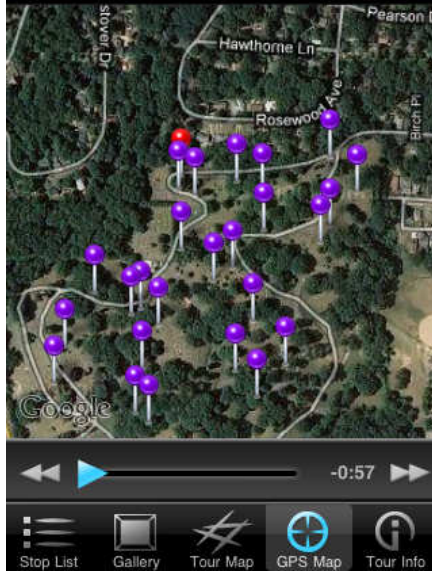

Detailed Stop List with playbar (image automatically appears when stop is playing) and click to 'more info' screen

Gallery can be used to navigate the tour by image – and includes playbar

More Info Screen – one per stop can display audio text or text with additional information about the stop/landmark

5 Gay Green

Tour Map is a jpg of your map which does not require wifi to access

5 Gay Green

GPS map – shows GPS location of user and all stops (can be street map or terrain map)

More Apps Page: get your app featured in all Tour Buddy Apps