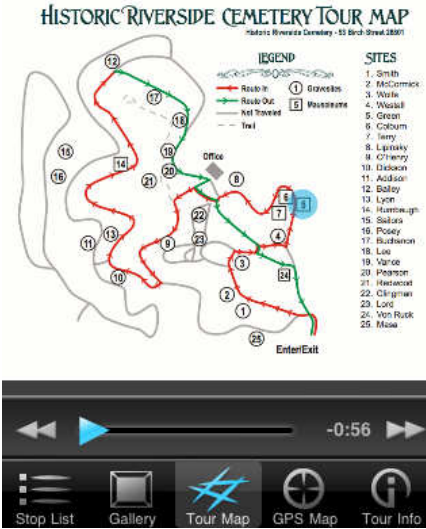

Detailed Stop List with playbar (image automatically appears when stop is playing) and click to 'more info' screen

Gallery can be used to navigate the tour by image – and includes playbar

More Info Screen – one per stop can display audio text or text with additional information about the stop/landmark

5 Gay Green

Tour Map is a jpg of your map which does not require wifi to access

5 Gay Green

GPS map – shows GPS location of user and all stops (can be street map or terrain map)

More Apps Page: get your app featured in all Tour Buddy Apps