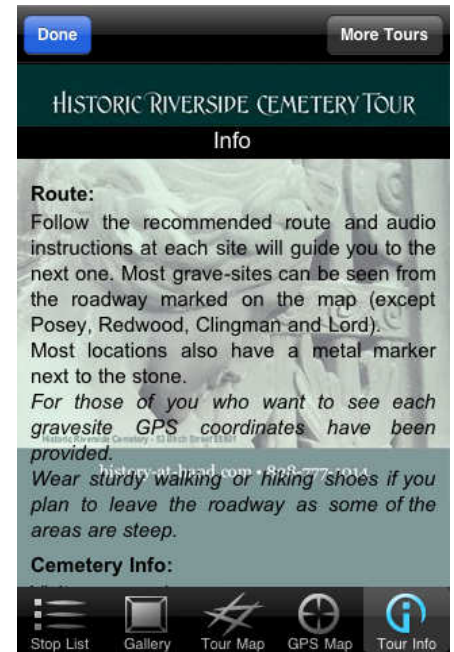

Tour Info Page with your graphics/content (this can be used for marketing or tour information) (html or text)