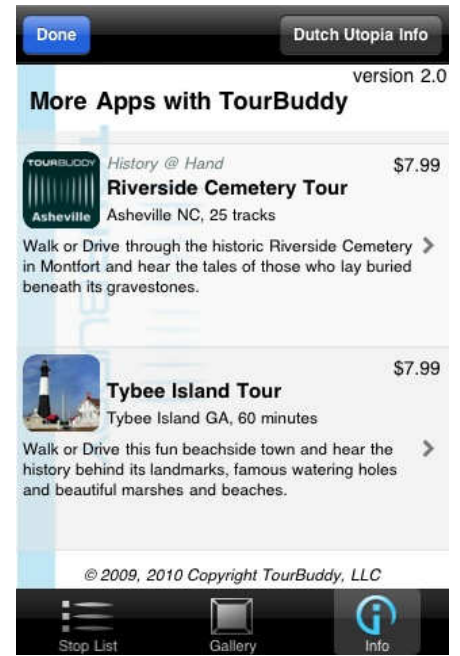

5 Gay Green

Tour Map is a jpg of your map which does not require wifi to access

5 Gay Green

GPS map – shows GPS location of user and all stops (can be street map or terrain map)

More Apps Page: get your app featured in all Tour Buddy Apps